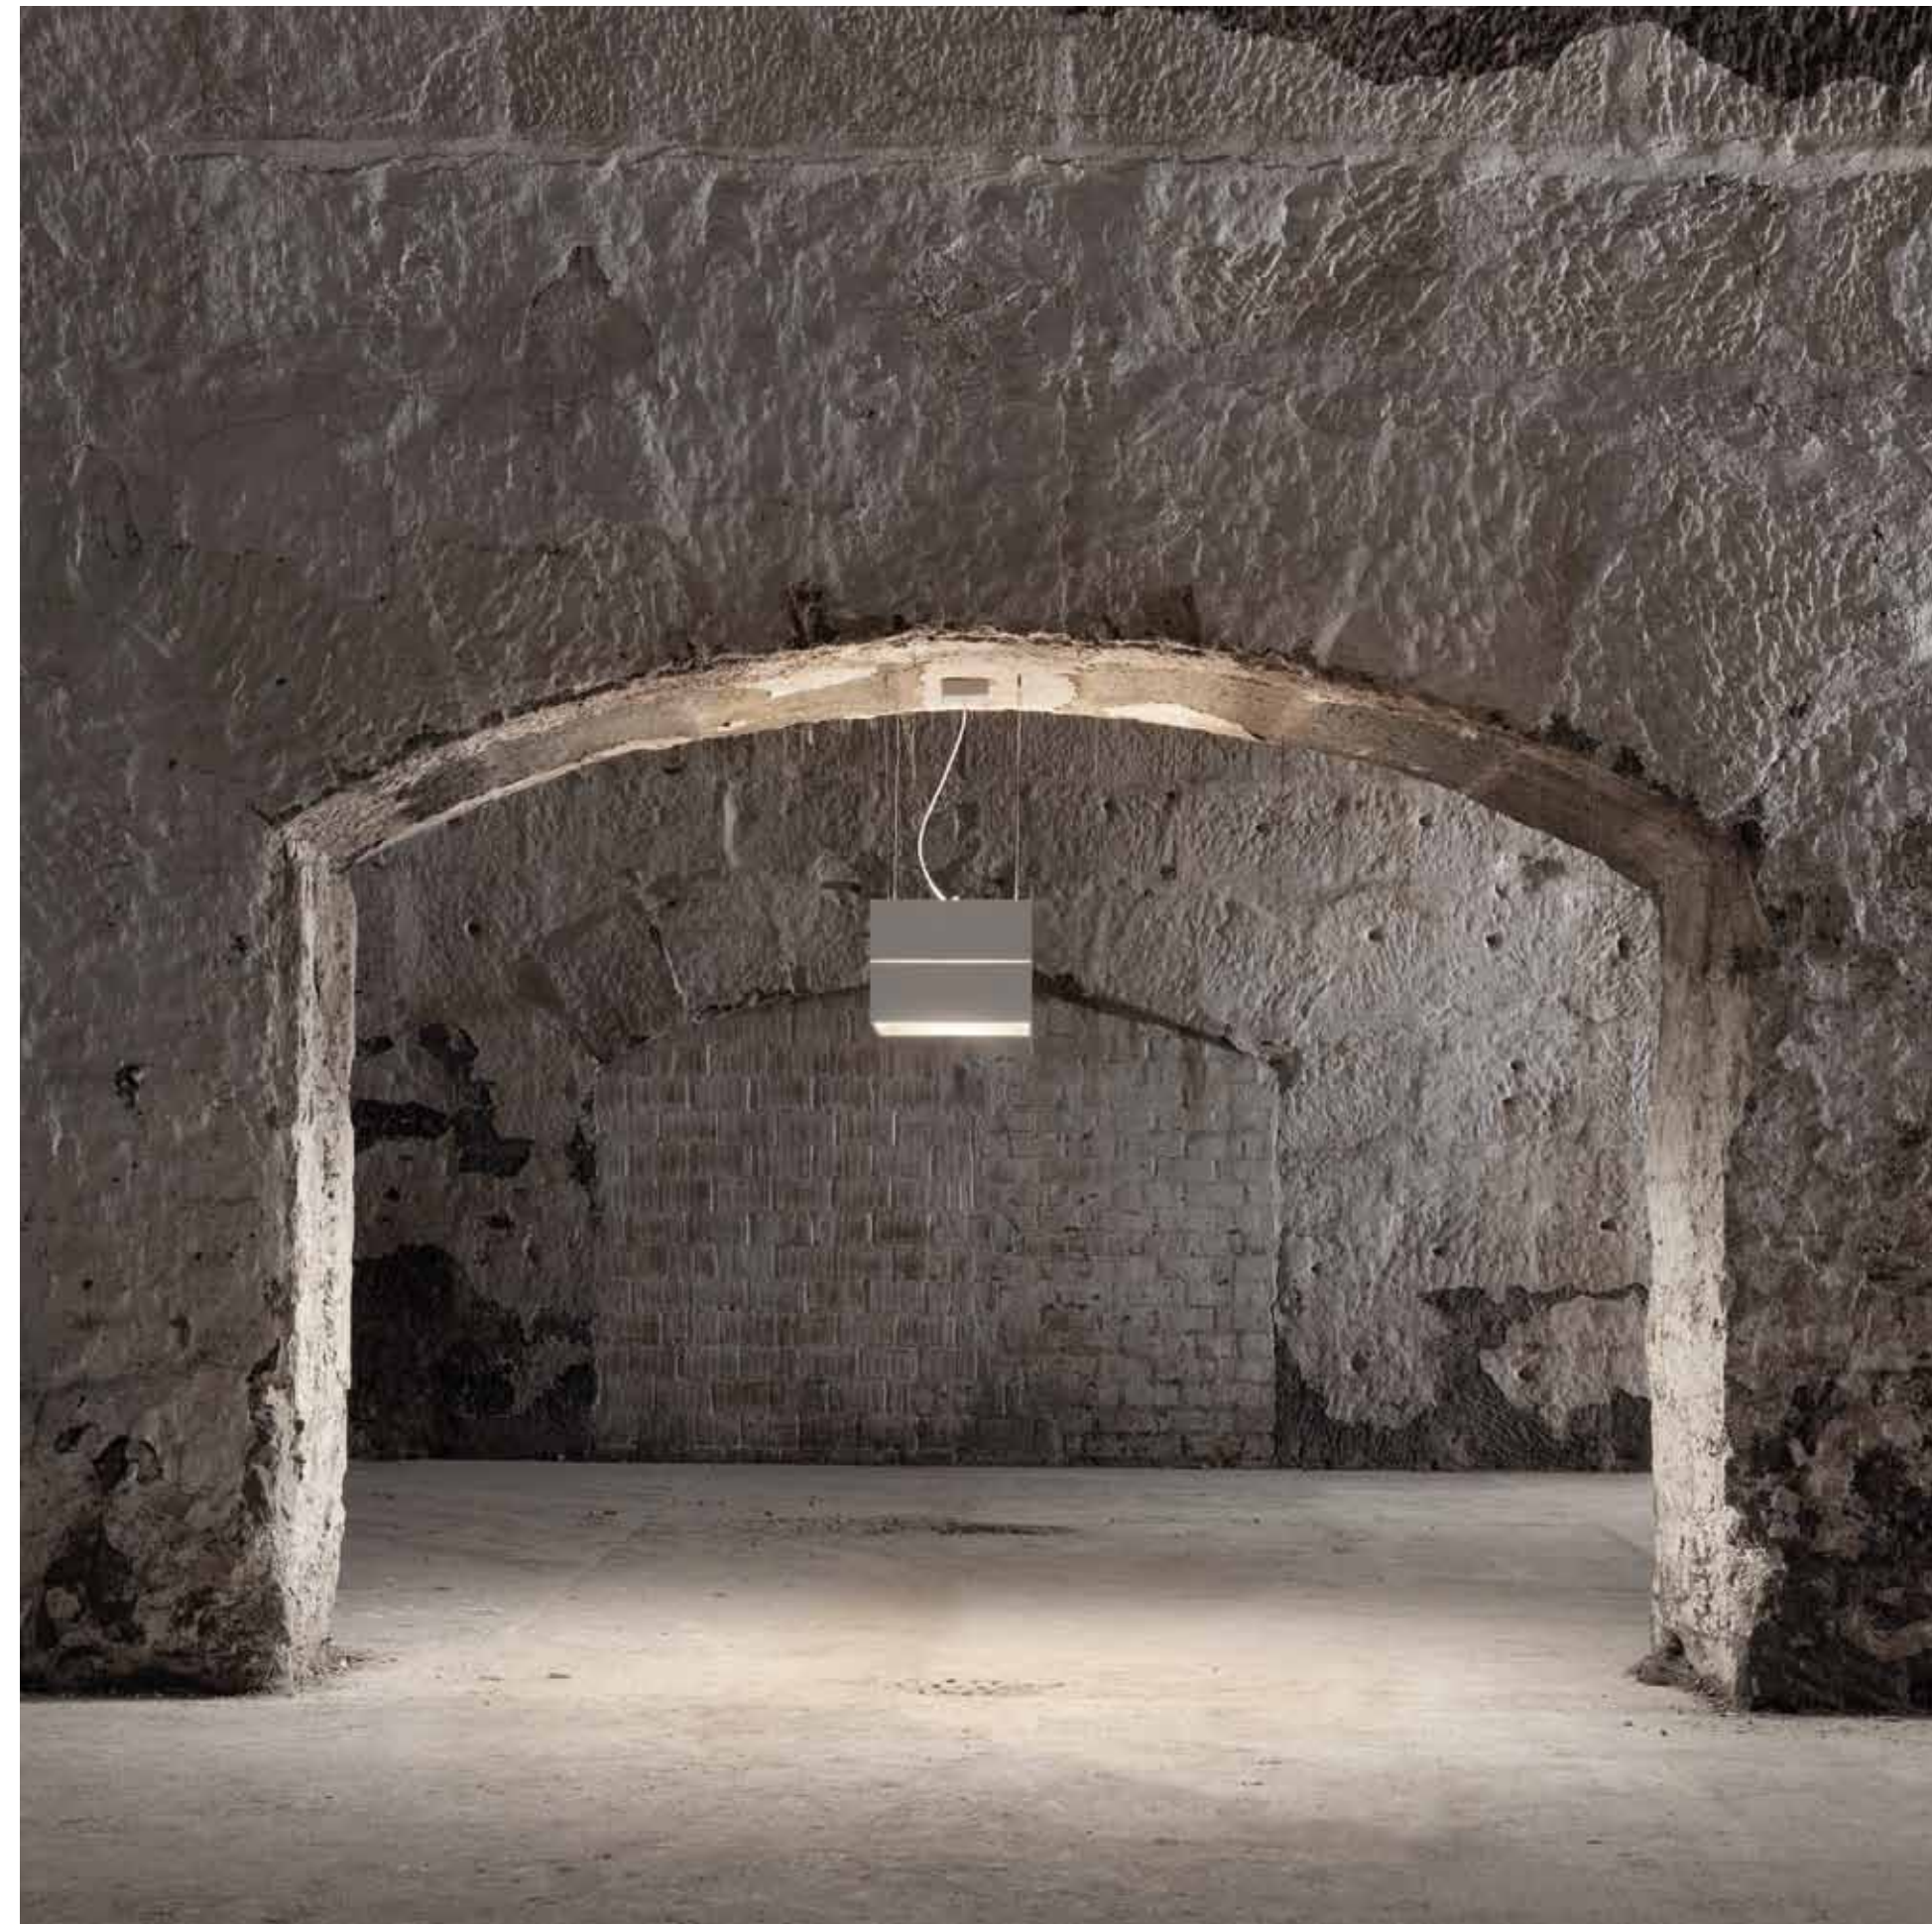

CuboMassimo