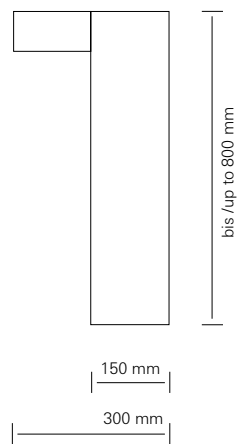

What might be hidden in the power of these in- and outdoor artefacts is: They form a guard of honour for many LED and Kelvin variation options.

■ CuboDado

■ CuboSole

■ Details

500 x 500 x 543 mm 500 x 500 x 405 mm 500 x 500 x 268 mm 500 x 500 x 128 mm

CuboMassimo

350 x 350 x 401 mm 350 x 350 x 266 mm 350 x 350 x 128 mm

CuboMedio

150 x 150 x 220 mm

CuboMini

150 x 150 x 78 mm

CuboCubetto

Modulmasse/Module Measurements:
500 x 500 x 19,9 mm

Quadro

Parco

150 x 150 x 150 mm

CuboDado

150 x 150 x 78 mm

CuboSole

■ weitere Beispiele *more samples*

CuboMedio2